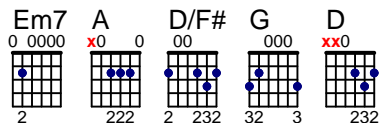

D | Heart of Worship

Verse 1:

D2 A2 Em7 A7sus A
When the music fades All is stripped away And I simply come
D2 A2 Em7 A7sus A
Longing just to bring that's of worth That will bless Your heart

Prechorus:

Em7 D/F# A7sus
I'll bring You more than a song
Em7 D/F# A7sus
For a song in itself Is not what you have required
Em7 D/F# A7sus
You search much deeper within Through the way things appear
Em7 D/F# A7sus
You're looking into my heart

Chorus:

D2 A2/C#
I'm coming back to the heart of worship
Em7 G A7sus
And it's all about You It's all about you, Jesus
D2 A2/C#
I'm sorry, Lord, for the thing I've made it
Em7 D/F# G A7sus D
When it's all about You It's all about you, Jesus

Verse 2:

D2 A2 Em7
King of endless worth No one could express
A7sus A D2 A2
How much You deserve Though I'm weak and poor
Em7 A7sus A
All I have is Yours Every single breath

(Words by matt redman)